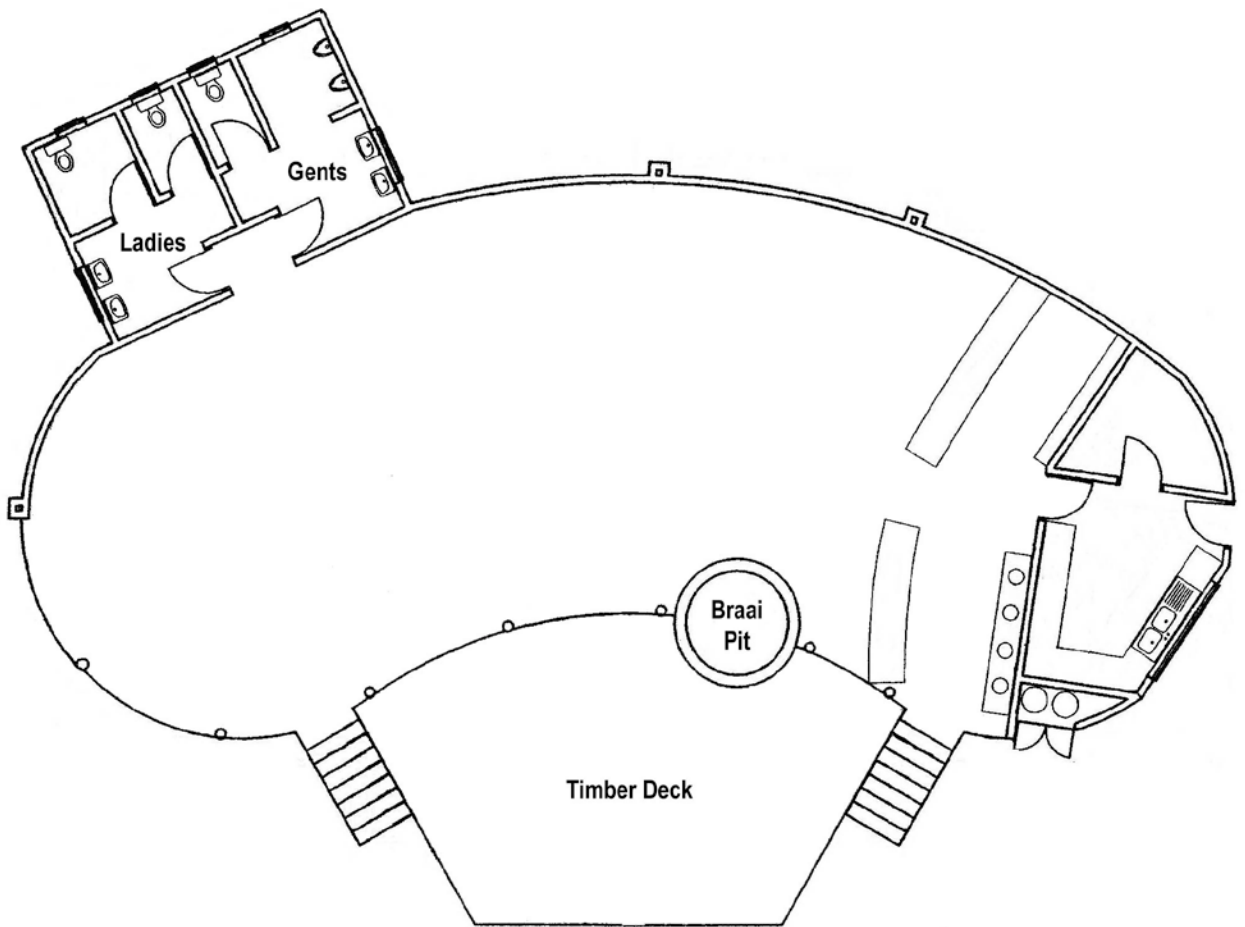

REEDBUCK BOMA

*Floor plan of Functions Boma area,
seating for up to 120 Delegates
With Satellite Buffet & Kitchen.*